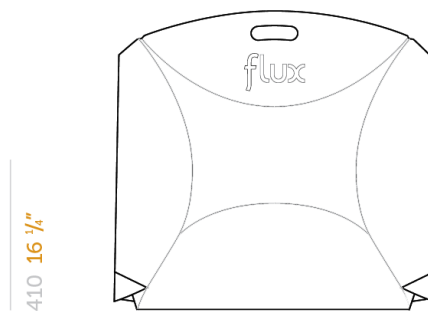

## FLUX CHAIR

weight	5 kg
max. load	160 kg
volume reduction	97 %
colors	white, black, antracite grey pebble grey, orange, red
resources	<a href="#">click here for the video manual</a>

customization printing, stickering

## Measurements

660 26"

840 33"

670 26 2/5"

410 16 1/4"

850 33 1/2"

770 30 1/3"

15 3/5"