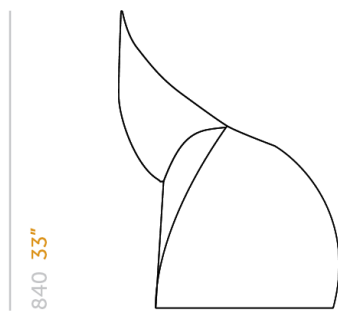

## FLUX CHAIR

weight	5 kg
max. load	160 kg
volume reduction	97 %
colors	white, black, antracite grey pebble grey, orange, red
resources	<a href="#">click here for the video manual</a>

customization printing, stickering

## Measurements

660 26"

840 33"

670 26 2/5"

410 16 1/4"

850 33 1/2"

770 30 1/3"

15 3/5"